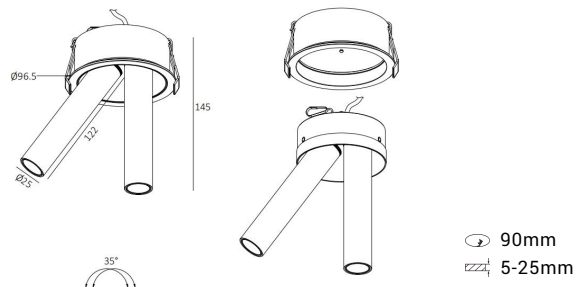

h(m)	E(lx)	Ø(m)
1	756.0	Ø0.68
2	189.0	Ø1.36
3	84.00	Ø2.04
4	47.25	Ø2.72
5	30.24	Ø3.40

Sketch:

The photograph may not match the reference exactly. Please read the product description to identify the finish.

DL6323

2*4.5W Recessed Trim Adjustable Double Spotlight

Description

Slim trim & adjustable design;
Low glare reflector;
Low UGR;
IP20;

Finish

White/Black/Anodizing Color

Material

Aluminium

h(m)	E(lx)	Ø(m)
1	2715	Ø0.43
2	678.8	Ø0.87
3	301.7	Ø1.30
4	169.7	Ø1.74
5	108.6	Ø2.17

Sketch:

The photograph may not match the reference exactly. Please read the product description to identify the finish.