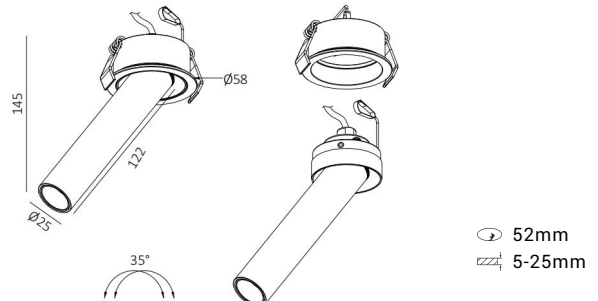

DL6322

4.5W Recessed Trim Adjustable Spotlight

Description

Slim trim & adjustable design;
Low glare reflector;
Low UGR;
IP20;

Finish

White/Black/Anodizing Color

Material

Aluminium

h(m)	E(lx)	Ø(m)
1	756.0	Ø0.68
2	189.0	Ø1.36
3	84.00	Ø2.04
4	47.25	Ø2.72
5	30.24	Ø3.40

Sketch:

The photograph may not match the reference exactly. Please read the product description to identify the finish.

DL6323

2*4.5W Recessed Trim Adjustable Double Spotlight

Description

Slim trim & adjustable design;
Low glare reflector;
Low UGR;
IP20;

Finish

White/Black/Anodizing Color

Material

Aluminium

h(m)	E(lx)	Ø(m)
1	2715	Ø0.43
2	678.8	Ø0.87
3	301.7	Ø1.30
4	169.7	Ø1.74
5	108.6	Ø2.17

Sketch:

The photograph may not match the reference exactly. Please read the product description to identify the finish.